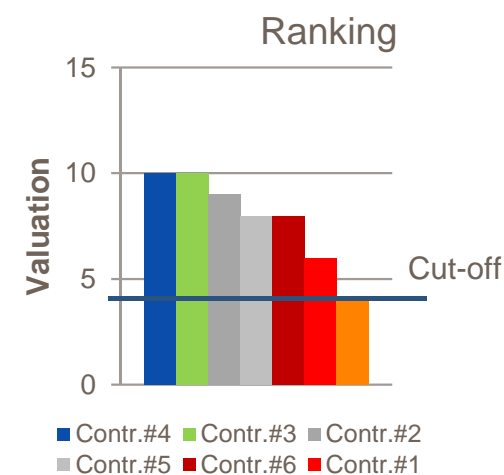

LOGISTICS

Sessions in Campus meeting rooms
 Repsol Shuttle service Hotel- Campus-Hotel
 Coffee break 10:30 & 15:00 each day
 Lunch in Campus 13:00-14:00

Proposal to rate contributions to WGC 2015

Contribution name:		Contribution n°1 (example)											Weight	Valuation
Criteria	Definition	Value												
		0	1	2	3	4	5	6	7	8	9	10		
1	quality	well documented and written								8			25%	2.00
2	originality	new subject			3								25%	0.75
3	objectivity	information without opinions					5						20%	1.00
4	importance of the subject	Key topic									9		20%	1.80
5	name			2									5%	0.10
6	language	used worldwide/ locally							7				5%	0.35
													100%	6