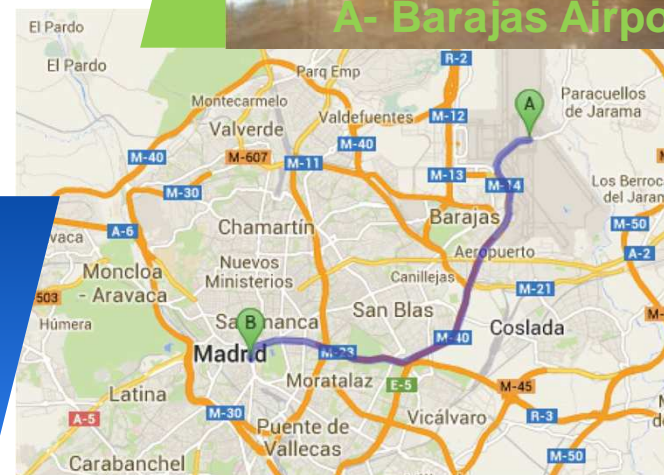

Hotels and accesibility

- Barajas international airport is near Madrid; so it takes around half an hour to arrive to the hotels by taxi.
- The Hotels NH El Prado and Westin Palace are located in the city center, in The Prado street near the 3 main museums, near the Puerta del Sol and near the Campus, the headquarter of Repsol, in a beautiful environment.